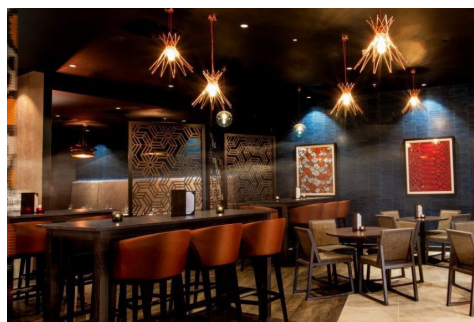

Football Legends Lunch

at M Restaurant

We are pleased to be able to deliver 12 tables for our 'FOOTBALL LEGENDS' Lunches

Table of 8 including a sporting legend: £1,800 + VAT

Table of 6 including a sporting legend: £1,500 + VAT

Option:
Additional table of 5 adjacent to your table: £750 + VAT

(with this option, the sporting legend can spend time on each table)

M RESTAURANT
74 VICTORIA STREET
London SW1E 6SQ

Eclipse Sports Promotions Ltd
168 East Barnet Road, Barnet, Herts, EN4 8RD
Phone +44 (0)20 8441 2714
info@eclipsesports.co.uk, www.eclipsesports.co.uk