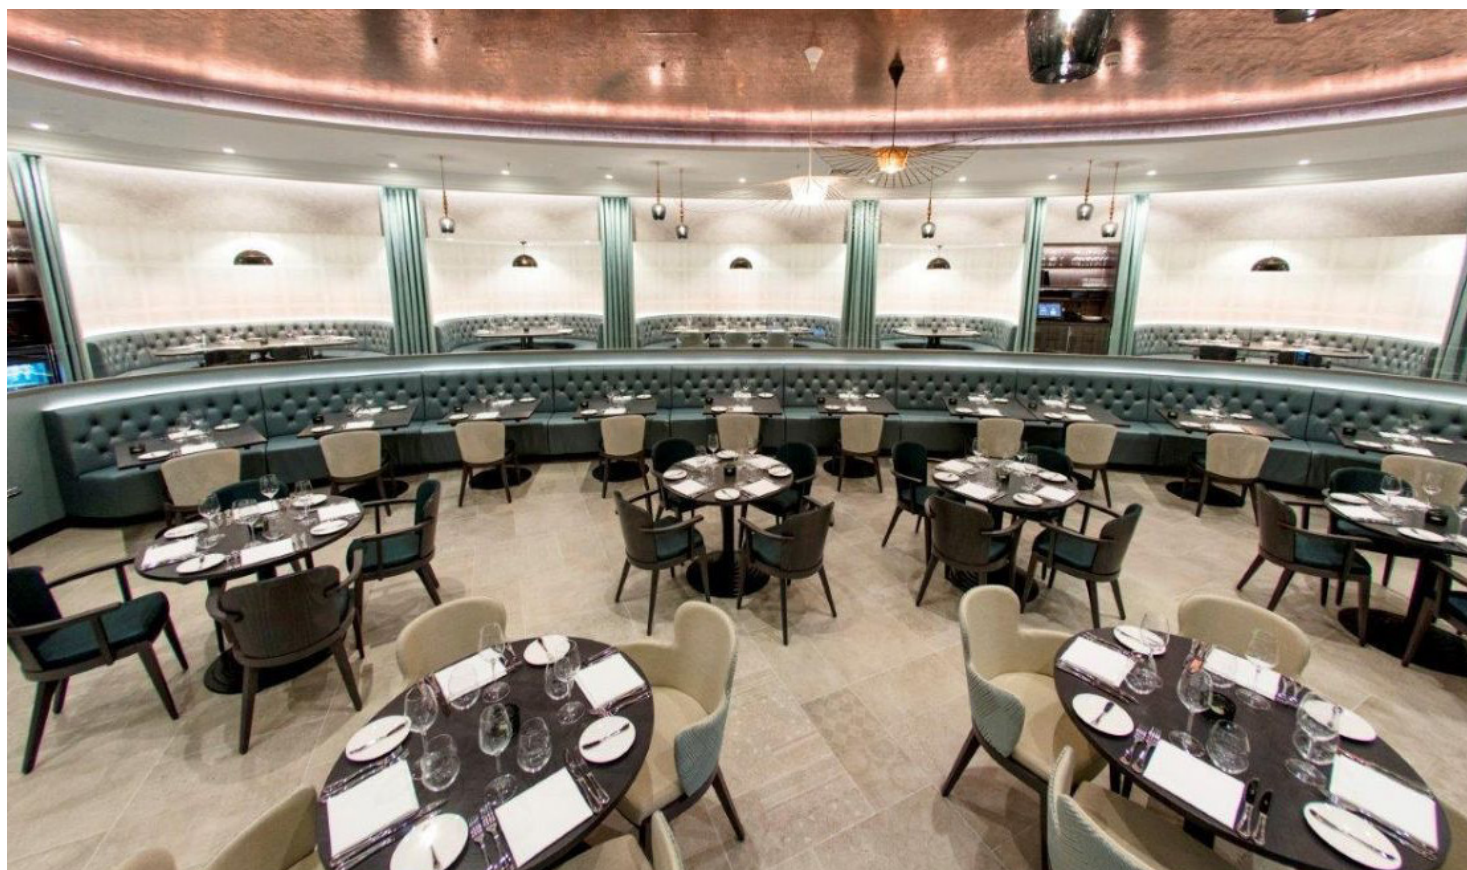

Option:
Additional table of 5 adjacent to your table: £750 + VAT

(with this option, the sporting legend can spend time on each table)

M RESTAURANT
74 VICTORIA STREET
London SW1E 6SQ

Eclipse Sports Promotions Ltd
168 East Barnet Road, Barnet, Herts, EN4 8RD
Phone +44 (0)20 8441 2714
info@eclipsesports.co.uk, www.eclipsesports.co.uk