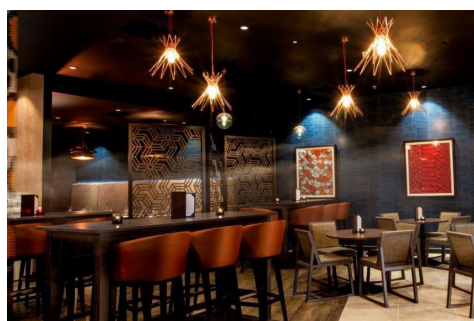

# Football Legends Lunch

at M Restaurant

We are pleased to be able to deliver 12 tables for our 'FOOTBALL LEGENDS' Lunches

Table of 6 including a football legend: £1,500 + VAT

Table of 8 including a football legend: £1,800 + VAT

Table of 10 including a football legend: £2,250 + VAT

Option:  
Additional table of 5 adjacent to your table: £750 + VAT

(with this option, the football legend can spend time on each table)

**M RESTAURANT**  
74 VICTORIA STREET  
London SW1E 6SQ