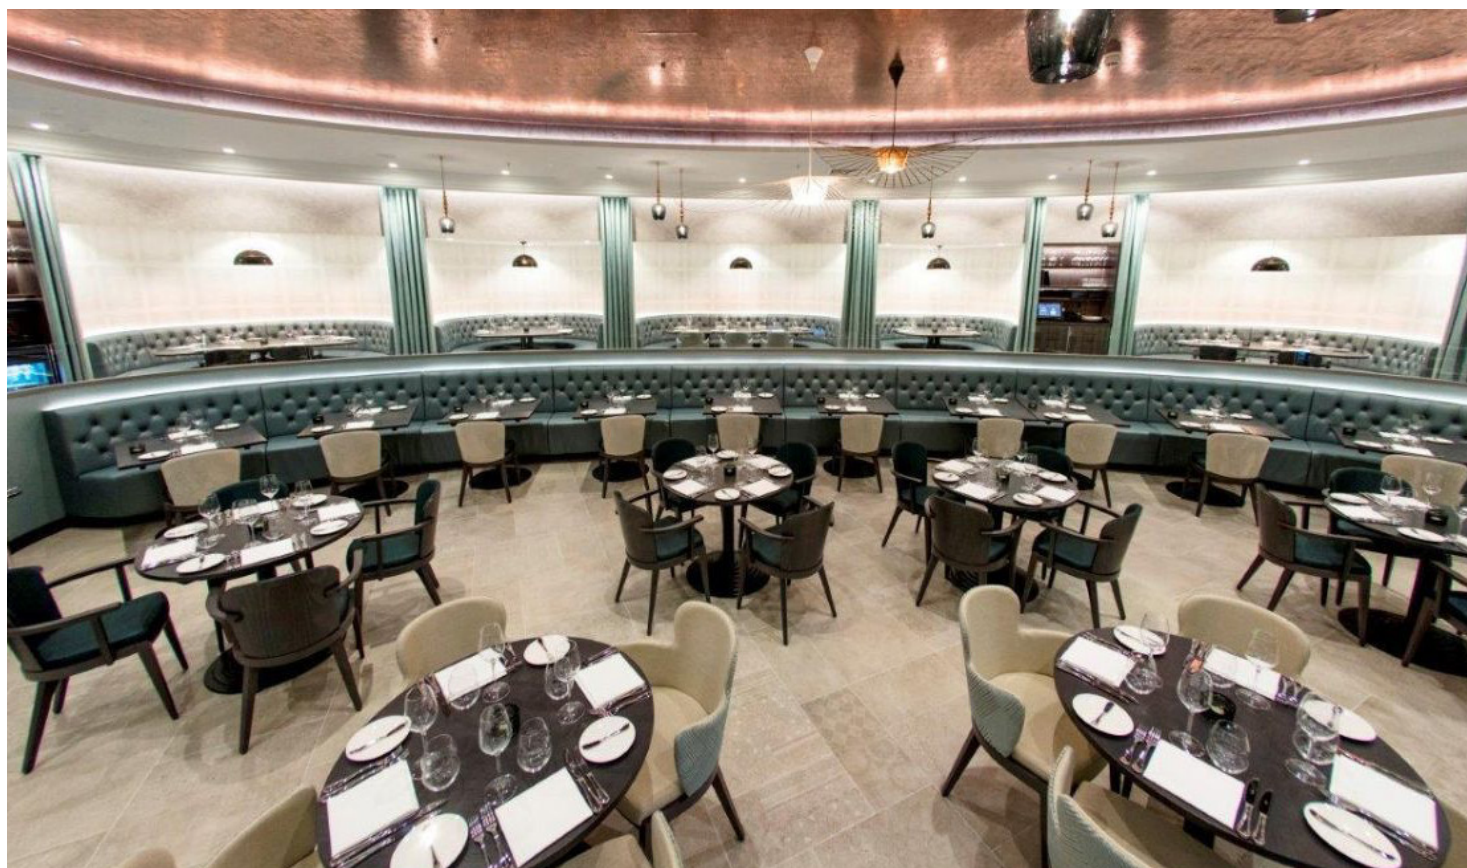

Table of 10 including a football legend: £2,250 + VAT

Option:  
Additional table of 5 adjacent to your table: £750 + VAT

(with this option, the football legend can spend time on each table)

**M RESTAURANT**  
74 VICTORIA STREET  
London SW1E 6SQ